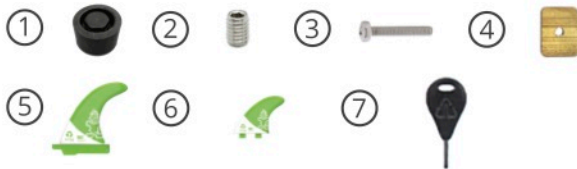

Recommend Board Bag
Day Bag 10'8"-11'2" Wide

- 1. **1 X** Gore Air Vent + O-Ring
- 2. **4 X** Grub Screw 9.5mm.
- 3. **1 X** Screw M4 x 22
- 4. **1 X** Square Brass Washer M4
- 5. **1 X** 185 Armacore Fin
- 6. **1 X** Pair of M4.7 Net Positive
- 7. **1 X** Tiki Key

Recommend Board Bag
Day Bag 10'8"-11'2" Wide

WHAT'S IN THE BOX :

10'2" x 32" WEDGE

BLUE CARBON

STARLITE

- 1. 1 X Gore Air Vent + O-Ring
- 2. 4 X Grub Screw 9.5mm.
- 3. 1 X Screw M4 x 22
- 4. 1 X Square Brass Washer M4
- 5. 1 X 170 Armacore Fin
- 6. 1 X Pair of M4.7 Armacore Fin
- 7. 1 X Tiki Key

Recommend Board Bag
Day Bag 10'0"-10'5" Wide

- 1. 1 X Gore Air Vent + O-Ring
- 2. 4 X Grub Screw 9.5mm.
- 3. 1 X Screw M4 x 22
- 4. 1 X Square Brass Washer M4
- 5. 1 X 170 Armacore Fin
- 6. 1 X Pair of M4.7 Net Positive Fin
- 7. 1 X Tiki Key