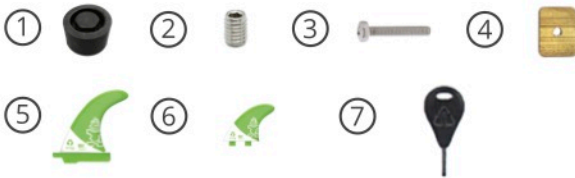

Recommend Board Bag
 Day Bag 9'2"-9'8" Wide

WHAT'S IN THE BOX :

8'7" x 32"

WEDGE

BLUE CARBON

STARLITE

- 1. 1 X Gore Air Vent + O-Ring
- 2. 8 X Grub Screw 9.5mm.
- 3. 1 X Screw M4 x 22
- 4. 1 X Square Brass Washer M4
- 5. 1 X 170 Armacore Fin
- 6. 1 X Pair of M4.7 Armacore Fin
- 7. 1 X Tiki Key