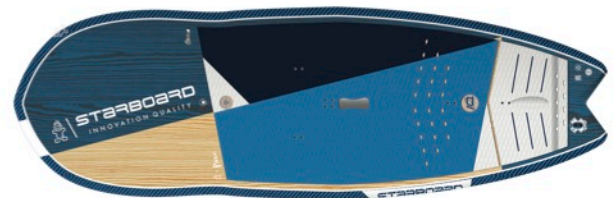

WHAT'S IN THE BOX :

7'2" x 28"

HYPER NUT 3IN1

BLUE CARBON

STARLITE

1. 1 X Gore Air Vent + O-Ring
2. 1 X Tiki Key
3. 3 X Foot Straps
4. 6 X K9 Anti Twist
5. 6 X Screw M7 x 32
6. 6 X Teeth Washer
7. 8 X Grub Screw 9.5 mm.
8. 2 X Screw M4 x 22
9. 2 X Square Brass Washer M4
10. 2 X Fin Base Cover
11. 1 X Pair of M3.7 Armacore Fin
12. 1 X Pair of M4.7 Armacore Fin

Recommend Board Bag
Day Bag 7'2"-7'4" Hyper Nut

1. 1 X Gore Air Vent + O-Ring
2. 1 X Tiki Key
3. 8 X Grub Screw 9.5 mm.
4. 2 X Screw M4 x 22
5. 2 X Square Brass Washer M4
6. 2 X Fin Base Cover
7. 1 X Pair of M3.7 Armacore Fin
8. 1 X Pair of M4.7 Armacore Fin