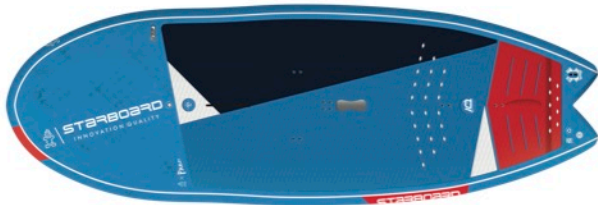

Recommend Board Bag
Day Bag 8'0" Hyper Nut

LIMITED SERIES

1. 1 X Gore Air Vent + O-Ring
2. 1 X Tiki Key
3. 8 X Grub Screw 9.5 mm.
4. 2 X Screw M4 x 22
5. 2 X Square Brass Washer M4
6. 2 X Fin Base Cover
7. 1 X Pair of M3.7 Armacore Fin
8. 1 X Pair of M4.7 Armacore Fin
9. 1 X Pair of M5.5 Armacore Fin

Recommend Board Bag
Day Bag 8'0" Hyper Nut

WHAT'S IN THE BOX :

7'4" x 30"

HYPER NUT 5IN1

BLUE CARBON

STARLITE

1. 1 X Gore Air Vent + O-Ring
2. 1 X Tiki Key
3. 3 X Foot Straps
4. 6 X K9 Anti Twist
5. 6 X Screw M7 x 32
6. 6 X Teeth Washer
7. 8 X Grub Screw 9.5 mm.
8. 2 X Screw M4 x 22
9. 2 X Square Brass Washer M4
10. 2 X Fin Base Cover
11. 1 X Pair of M3.7 Armacore Fin
12. 1 X Pair of M4.7 Armacore Fin
13. 1 X Pair of M5.5 Armacore Fin