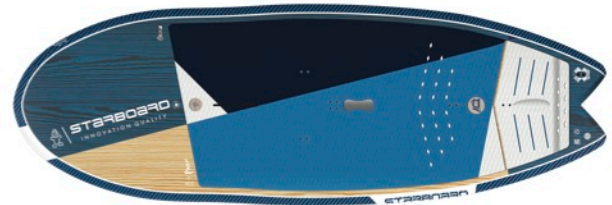

Recommend Board Bag
Day Bag 8'0" Hyper Nut

WHAT'S IN THE BOX :

7'4" x 30"

HYPER NUT 5IN1

BLUE CARBON

STARLITE

1. 1 X Gore Air Vent + O-Ring
2. 1 X Tiki Key
3. 3 X Foot Straps
4. 6 X K9 Anti Twist
5. 6 X Screw M7 x 32
6. 6 X Teeth Washer
7. 8 X Grub Screw 9.5 mm.
8. 2 X Screw M4 x 22
9. 2 X Square Brass Washer M4
10. 2 X Fin Base Cover
11. 1 X Pair of M3.7 Armacore Fin
12. 1 X Pair of M4.7 Armacore Fin
13. 1 X Pair of M5.5 Armacore Fin

Recommend Board Bag
Day Bag 7'2"-7'4" Hyper Nut

1. 1 X Gore Air Vent + O-Ring
2. 1 X Tiki Key
3. 8 X Grub Screw 9.5 mm.
4. 2 X Screw M4 x 22
5. 2 X Square Brass Washer M4
6. 2 X Fin Base Cover
7. 1 X Pair of M3.7 Armacore Fin
8. 1 X Pair of M4.7 Armacore Fin
9. 1 X Pair of M5.5 Armacore Fin