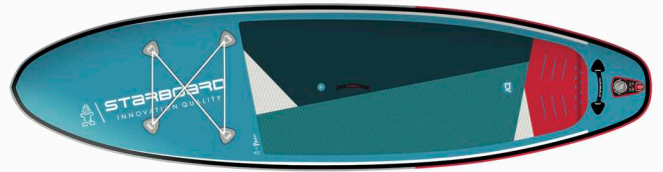

WHAT'S INCLUDED :

12'0" x 33" INFLATABLE iGO

DELUXE SINGLE CHAMBER (CLUB)

①

②

1. 1 X Deluxe Board Bag
2. 1 X Repair Kit

WHAT'S INCLUDED :

10'8" x 33" INFLATABLE iGO

DELUXE SINGLE CHAMBER (CLUB)

ZEN SINGLE CHAMBER (CLUB)

①

②

- 1. 1 X Deluxe Board Bag
- 2. 1 X Repair Kit

①

②

- 1. 1 X Deluxe Board Bag
- 2. 1 X Repair Kit