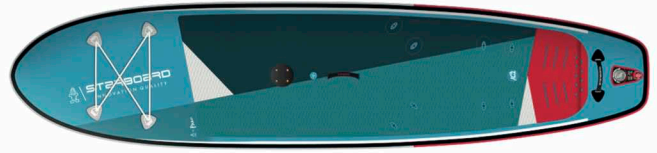

WHAT'S INCLUDED :

12'6" x 30"

INFLATABLE TOURING M

DELUXE SINGLE CHAMBER (SUP WINDSURFING)

1. **8 X** Footstraps Screw M6 x 15
2. **4 X** Drake Slick Strap
3. **1 X** Mast Track
4. **4 X** Mast Track Screws
5. **1 X** Lightweight Leash
6. **2 X** Handy Screw M4 x 26
7. **2 X** Square Brass Washer M4
8. **2 X** Screw M4 x 22
9. **2 X** Drake Shallow 220 Fins
10. **1 X** Windsurf Removable US Box
11. **4 X** Windsurf Removable US Box Screws
12. **1 X** Tiki Pump
13. **1 X** Deluxe Board Bag
14. **1 X** Repair Kit

WHAT'S INCLUDED :

11'2" x 31+" INFLATABLE iGO

DELUXE SINGLE CHAMBER (SUP WINDSURFING)

ZEN SINGLE CHAMBER (SUP WINDSURFING)

1. 8 X Footstraps Screw M6 x 15
2. 4 X Drake Slick Strap
3. 1 X Mast Track
4. 4 X Mast Track Screws
5. 1 X Lightweight Leash
6. 2 X Handy Screw M4 x 26
7. 2 X Square Brass Washer M4
8. 2 X Screw M4 x 22
9. 2 X Drake Shallow 220 Fins
10. 1 X Windsurf Removable US Box
11. 4 X Windsurf Removable US Box Screws
12. 1 X Tiki Pump
13. 1 X Deluxe Board Bag
14. 1 X Repair Kit

WHAT'S INCLUDED :

10'8" x 33" INFLATABLE iGO

DELUXE SINGLE CHAMBER (SUP WINDSURFING)

1. 8 X Footstraps Screw M6 x 15
2. 4 X Drake Slick Strap
3. 1 X Mast Track
4. 4 X Mast Track Screws
5. 1 X Lightweight Leash
6. 2 X Handy Screw M4 x 26
7. 2 X Square Brass Washer M4
8. 2 X Screw M4 x 22
9. 2 X Drake Shallow 220 Fins
10. 1 X Windsurf Removable US Box
11. 4 X Windsurf Removable US Box Screws
12. 1 X Tiki Pump
13. 1 X Deluxe Board Bag
14. 1 X Repair Kit