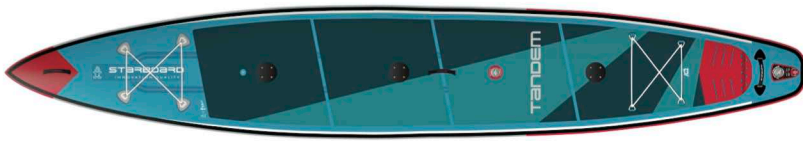

WHAT'S INCLUDED :

18'6" x 60"

INFLATABLE STARSHIP ALL WATER

ZEN DOUBLE CHAMBER

1. 5 X Handy Screw M4 x 26
2. 5 X Square Brass Washer M4
3. 1 X 9" Net Positive Fin
4. 4 X Drake Shallow 220 Net Positive Fin
5. 4 X Windsurf Removable US Box
6. 16 X Windsurf Removable US Box Screws
7. 2 X Mast Track
8. 8 X Mast Track Screws
9. 1 X Starship Board Bag
10. 1 X Repair Kit

WHAT'S INCLUDED :

16'0" x 32"

INFLATABLE TANDEM

ZEN DOUBLE CHAMBER

1. 3 X Handy Screw M4 x 26
2. 3 X Square Brass Washer M4
3. 1 X 9" Net Positive Fin
4. 2 X Drake Shallow 220 Net Positive Fin
5. 2 X Windsurf Removable US Box
6. 8 X Windsurf Removable US Box Screws
7. 1 X V8 Pump
8. 3 X Mast Track
9. 12 X Mast Track Screws
10. 1 X Zen Board Bag
11. 1 X Repair Kit

WHAT'S INCLUDED :

15'0" x 55"

INFLATABLE STARSHIP FAMILY

ZEN DOUBLE CHAMBER

1. 5 X Handy Screw M4 x 26
2. 5 X Square Brass Washer M4
3. 1 X Tiki Key
4. 1 X 9" Net Positive Fin
5. 4 X Drake Shallow 220 Net Positive Fin
6. 4 X Windsurf Removable US Box
7. 16 X Windsurf Removable US Box Screws
8. 2 X Mast Track
9. 8 X Mast Track Screws
10. 1 X Starship Board Bag
11. 1 X Repair Kit

WHAT'S INCLUDED :

11'2" x 38"

INFLATABLE VISION

ZEN SINGLE CHAMBER

1. 1 X Handy Screw M4 x 26
2. 1 X Square Brass Washer M4
3. 1 X Screw M4 x 22
4. 1 X Zen Fin
5. 1 X Lightweight Leash
6. 1 X V8 Pump
7. 1 X Deluxe Board Bag
8. 1 X Repair Kit