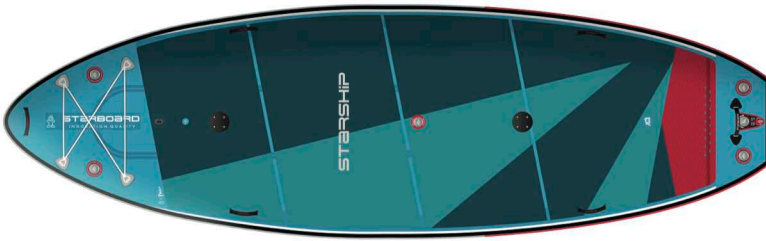

WHAT'S INCLUDED :

18'6" x 60"

INFLATABLE STARSHIP ALL WATER

ZEN DOUBLE CHAMBER

1. 5 X Handy Screw M4 x 26
2. 5 X Square Brass Washer M4
3. 1 X 9" Net Positive Fin
4. 4 X Drake Shallow 220 Net Positive Fin
5. 4 X Windsurf Removable US Box
6. 16 X Windsurf Removable US Box Screws
7. 2 X Mast Track
8. 8 X Mast Track Screws
9. 1 X Starship Board Bag
10. 1 X Repair Kit

WHAT'S INCLUDED :

16'0" x 32"

INFLATABLE TANDEM

ZEN DOUBLE CHAMBER

1. 3 X Handy Screw M4 x 26
2. 3 X Square Brass Washer M4
3. 1 X 9" Net Positive Fin
4. 2 X Drake Shallow 220 Net Positive Fin
5. 2 X Windsurf Removable US Box
6. 8 X Windsurf Removable US Box Screws
7. 1 X V8 Pump
8. 3 X Mast Track
9. 12 X Mast Track Screws
10. 1 X Zen Board Bag
11. 1 X Repair Kit

WHAT'S INCLUDED :

15'0" x 55"

INFLATABLE STARSHIP FAMILY

ZEN DOUBLE CHAMBER

1. 5 X Handy Screw M4 x 26
2. 5 X Square Brass Washer M4
3. 1 X Tiki Key
4. 1 X 9" Net Positive Fin
5. 4 X Drake Shallow 220 Net Positive Fin
6. 4 X Windsurf Removable US Box
7. 16 X Windsurf Removable US Box Screws
8. 2 X Mast Track
9. 8 X Mast Track Screws
10. 1 X Starship Board Bag
11. 1 X Repair Kit

WHAT'S INCLUDED :

11'2" x 38"

INFLATABLE VISION

ZEN SINGLE CHAMBER

1. 1 X Handy Screw M4 x 26
2. 1 X Square Brass Washer M4
3. 1 X Screw M4 x 22
4. 1 X Zen Fin
5. 1 X Lightweight Leash
6. 1 X V8 Pump
7. 1 X Deluxe Board Bag
8. 1 X Repair Kit