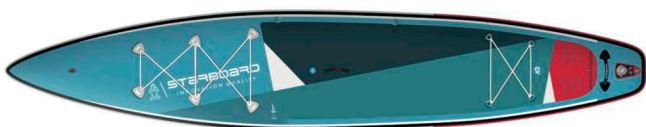

WHAT'S INCLUDED :

14'0" x 32" INFLATABLE TOURING L

DELUXE SINGLE CHAMBER

ZEN DOUBLE CHAMBER

- 1 X Handy Screw M4 x 26
- 1 X Square Brass Washer M4
- 1 X Screw M4 x 22
- 1 X Tiki Key
- 1 X Dol-fin 22 Net Positive Fin
- 1 X Lightweight Leash
- 1 X Star Mount 1"
- 1 X Tiki Pump
- 1 X Deluxe Board Bag
- 1 X 2in1 Shoulder Carry Strap
- 1 X Repair Kit

- 1 X Handy Screw M4 x 26
- 1 X Lightweight Leash
- 1 X Tiki Key
- 1 X Star Mount 1"
- 1 X Zen Fin
- 1 X V8 Pump
- 1 X Zen Board Bag
- 1 X Repair Kit

ZEN SINGLE CHAMBER

- 1 X Handy Screw M4 x 26
- 1 X Lightweight Leash
- 1 X Tiki Key
- 1 X Star Mount 1"
- 1 X Zen Fin
- 1 X V8 Pump
- 1 X Zen Board Bag
- 1 X Repair Kit

WHAT'S INCLUDED :

14'0" x 30"

INFLATABLE TOURING M

DELUXE DOUBLE CHAMBER

DELUXE SINGLE CHAMBER

1. 1 X Handy Screw M4 x 26
2. 1 X Square Brass Washer M4
3. 1 X Screw M4 x 22
4. 1 X Tiki Key
5. 1 X Dol-fin 22 Net Positive Fin
6. 1 X Lightweight Leash
7. 1 X Star Mount 1"
8. 1 X Bottle Holder (3M Glue Pad)
9. 1 X Stainless Steel Water Bottle
10. 1 X Tiki Pump
11. 1 X Deluxe Board Bag
12. 1 X 2in1 Shoulder Carry Strap
13. 1 X Repair Kit