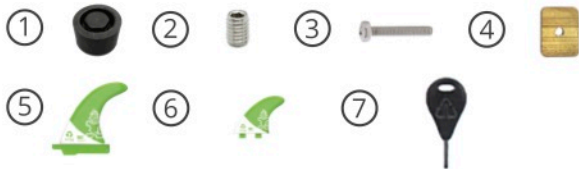

Recommend Board Bag
Day Bag 10'8"-11'2" Wide

- 1. 1 X Gore Air Vent + O-Ring
- 2. 4 X Grub Screw 9.5mm.
- 3. 1 X Screw M4 x 22
- 4. 1 X Square Brass Washer M4
- 5. 1 X 185 Armacore Fin
- 6. 1 X Pair of M4.7 Net Positive
- 7. 1 X Tiki Key

Recommend Board Bag
Day Bag 10'8"-11'2" Wide

WHAT'S IN THE BOX :

10'2" x 32" WEDGE

BLUE CARBON

STARLITE

- 1. 1 X Gore Air Vent + O-Ring
- 2. 4 X Grub Screw 9.5mm.
- 3. 1 X Screw M4 x 22
- 4. 1 X Square Brass Washer M4
- 5. 1 X 170 Armacore Fin
- 6. 1 X Pair of M4.7 Armacore Fin
- 7. 1 X Tiki Key

Recommend Board Bag
Day Bag 10'0"-10'5" Wide

- 1. 1 X Gore Air Vent + O-Ring
- 2. 4 X Grub Screw 9.5mm.
- 3. 1 X Screw M4 x 22
- 4. 1 X Square Brass Washer M4
- 5. 1 X 170 Armacore Fin
- 6. 1 X Pair of M4.7 Net Positive Fin
- 7. 1 X Tiki Key