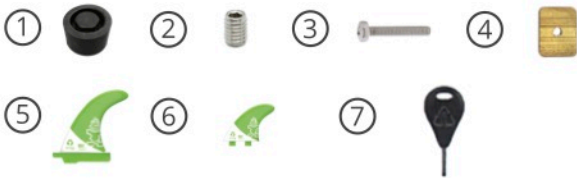

Recommend Board Bag
 Day Bag 9'2"-9'8" Wide

WHAT'S IN THE BOX :

8'7" x 32"

WEDGE

BLUE CARBON

STARLITE

- 1. 1 X Gore Air Vent + O-Ring
- 2. 8 X Grub Screw 9.5mm.
- 3. 1 X Screw M4 x 22
- 4. 1 X Square Brass Washer M4
- 5. 1 X 170 Armacore Fin
- 6. 1 X Pair of M4.7 Armacore Fin
- 7. 1 X Tiki Key